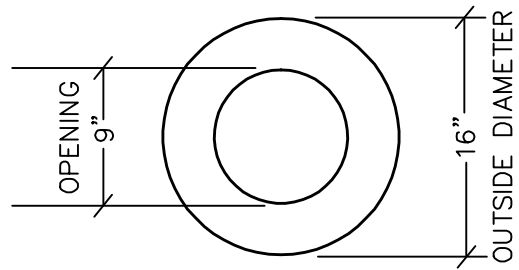

APOLLO PLANTER
MODEL NUMBER 1A-1620

TOP VIEW

SIDE VIEW