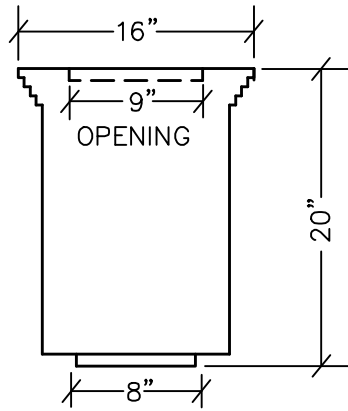

APOLLO PLANTER
MODEL NUMBER 1A-1620

TOP VIEW

SIDE VIEW